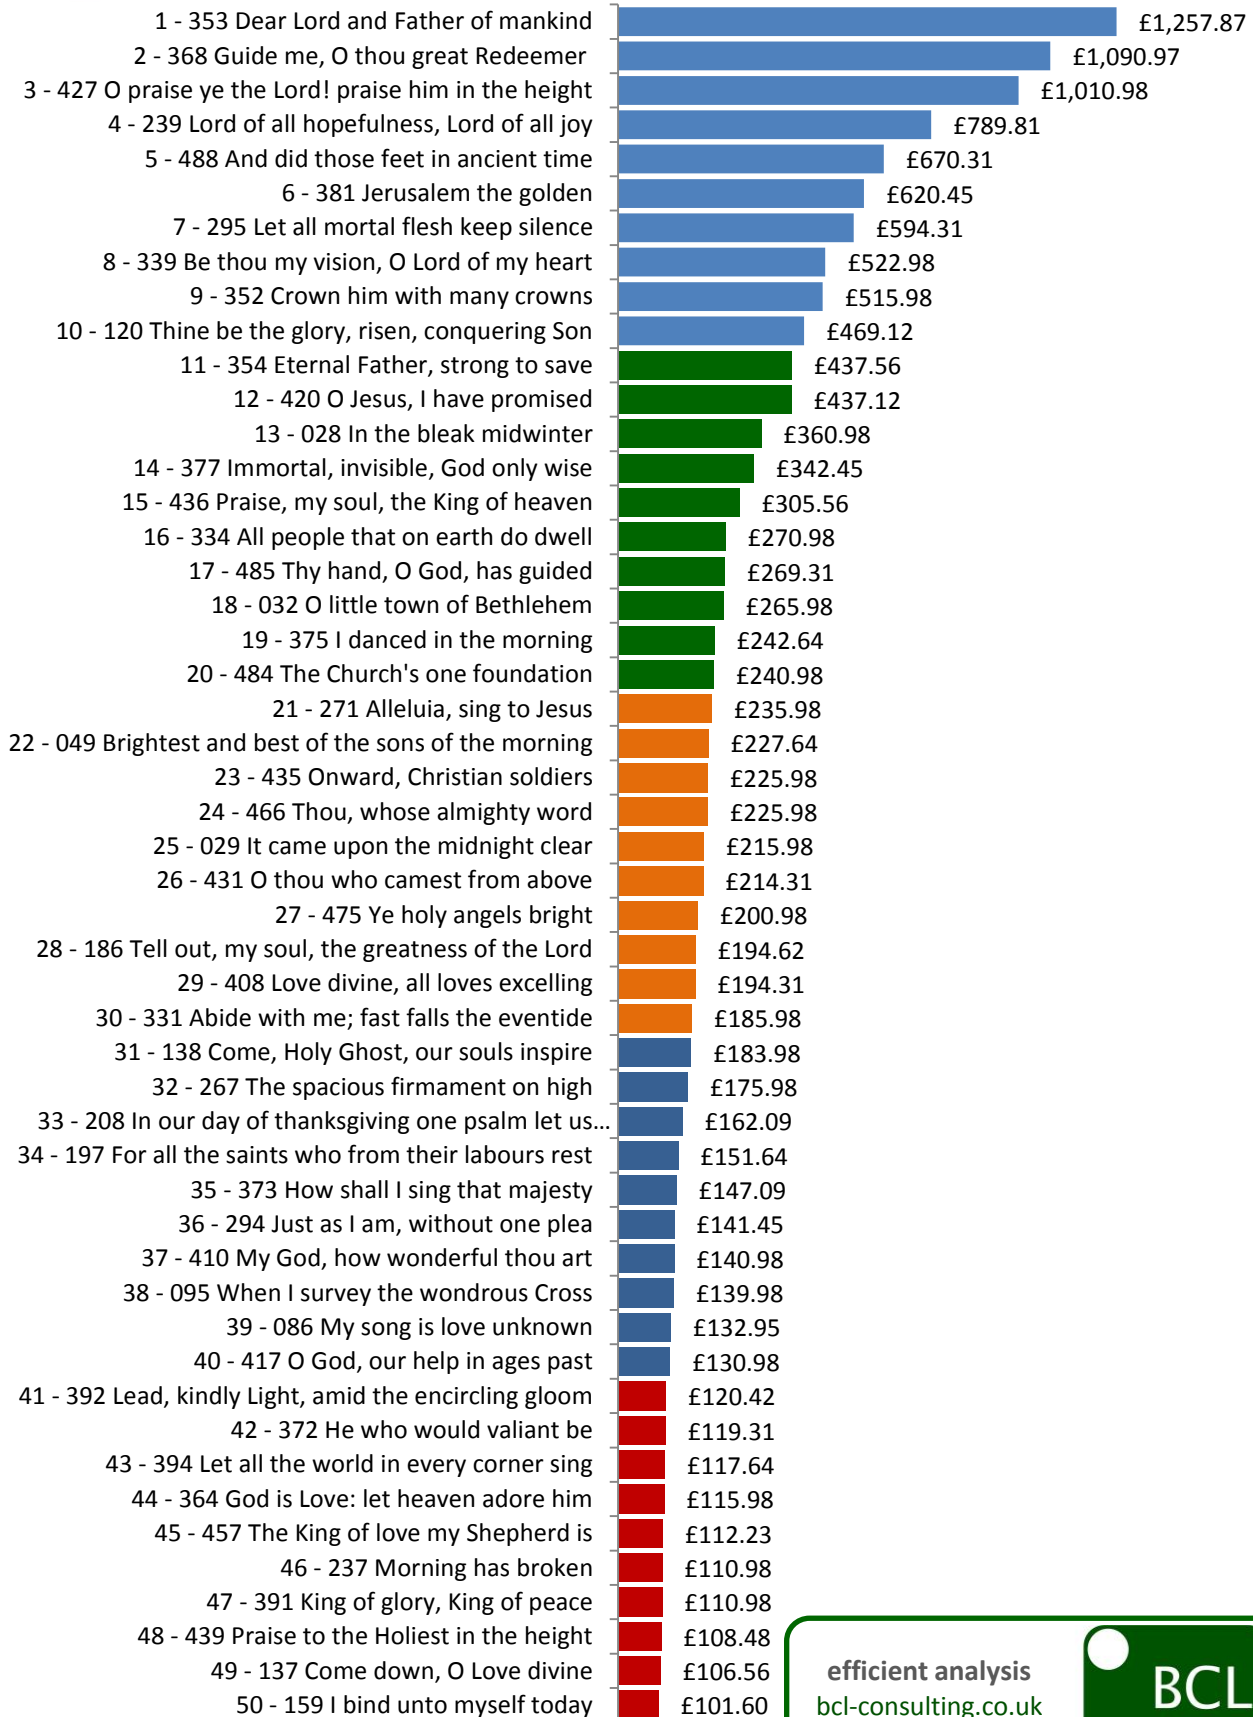

Hymnathon Top 50 at 26th Feb

The hymn with the largest sum of donations will be sung as the Grand Finale
Please donate at www.justgiving.com/top50

efficient analysis
bcl-consulting.co.uk